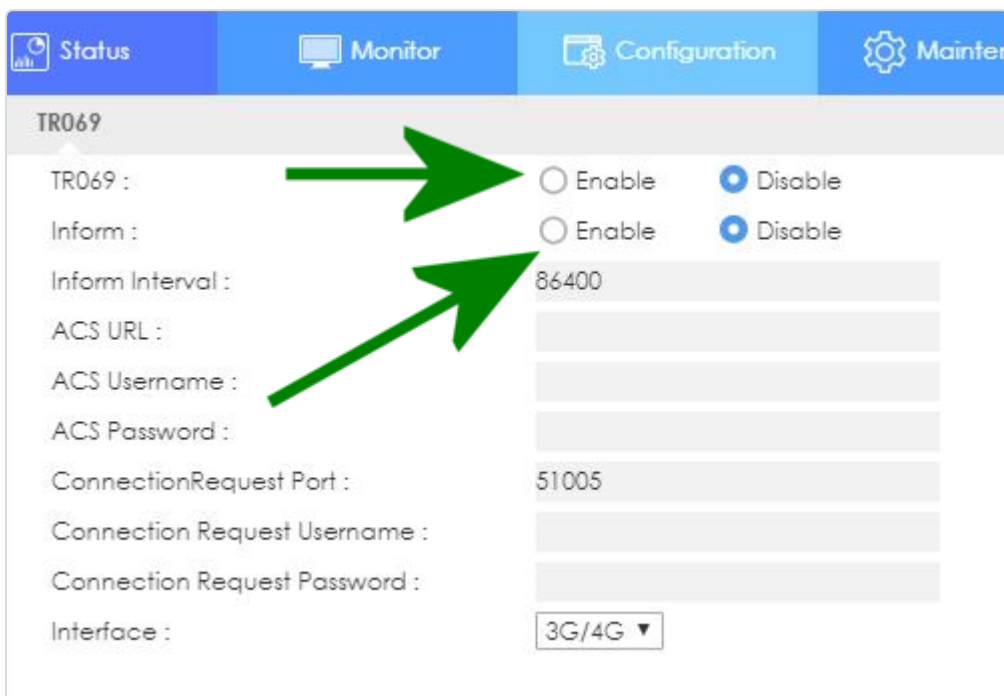

Ukua marluk TR069 aamma Inform Enable-mut ilissapput: