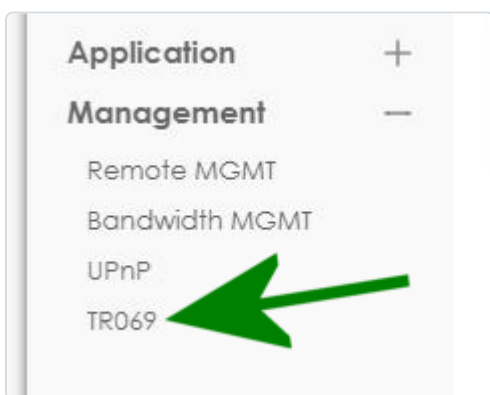

Taassumalu kingunerani TR069 toorneqassooq aamma: