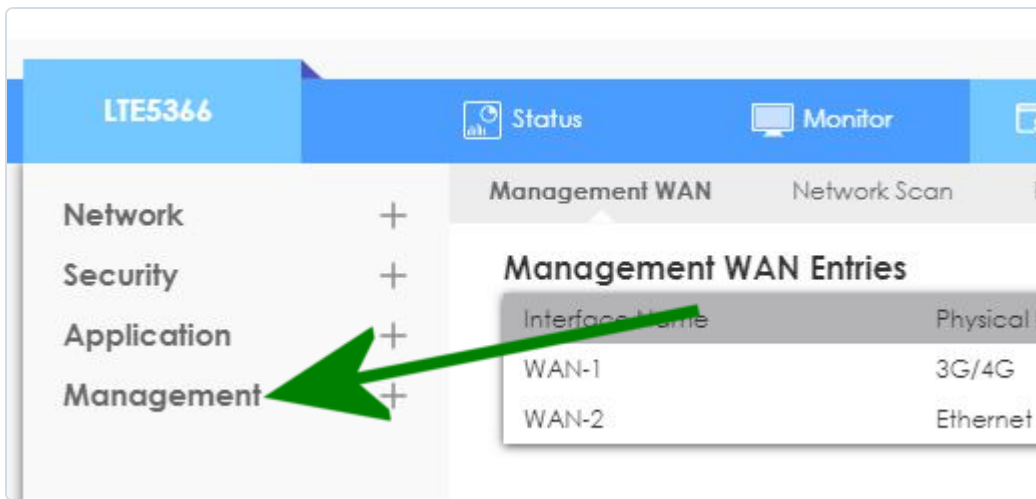

Taassumalu kingunerani TR069 toorneqassooq aamma:

Ukua marluk TR069 aamma Inform Enable-mut ilissapput: